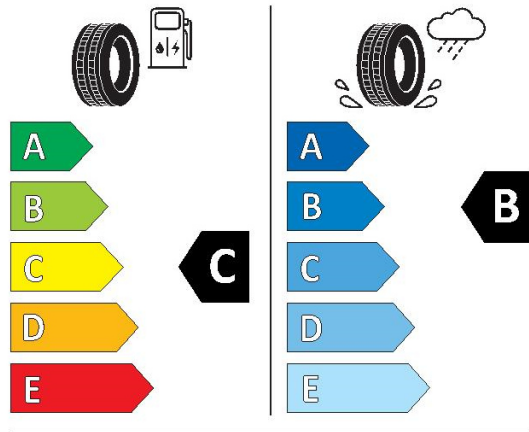

ENERG

Continental

0451134

195/60 R 16 C 99/97 H

C2

2020/740